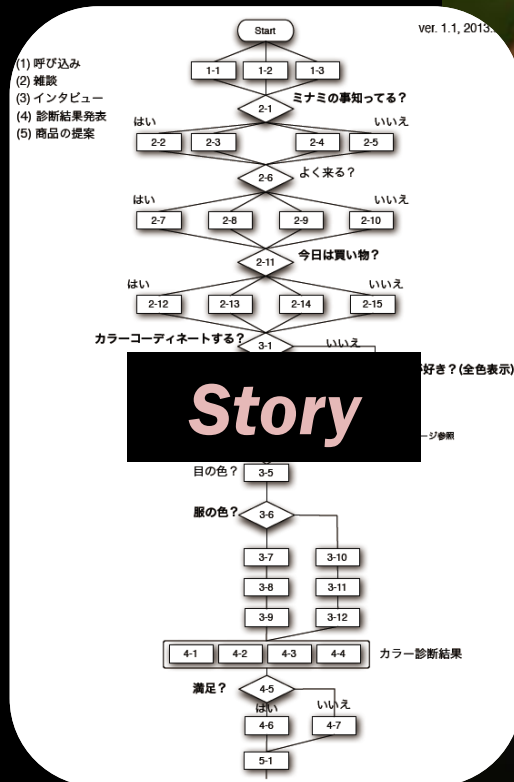

Conversation without speaking

- Selecting an option is much easier than speaking.
- The visitor does not have many stories in his/her head.

Android voice